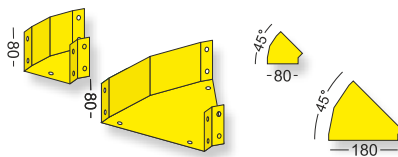

COMPONENT NAME **horizontal tee 08-18** PART NO. **ET-08-18**

COMPONENT NAME **horizontal tee 18-18** PART NO. **ET-18-18**

COMPONENT NAME **horizontal tee 18-08** PART NO. **ET-18-08**

COMPONENT NAME **cross 08-08** PART NO. **EX-08-08**

COMPONENT NAME **cross 18-18** PART NO. **EX-18-18**

COMPONENT NAME **cross 18-08** PART NO. **EX-18-08**

COMPONENT NAME **vertical elbow- down 08-30° EŁz-08-30**
vertical elbow- down 08-90° EŁz-08-90

COMPONENT NAME **vertical elbow- down 18-30° EŁz-18-30**
vertical elbow- down 18-90° EŁz-18-90

COMPONENT NAME **horizontal elbow 08-45° EZ-08-45**
horizontal elbow 18-45° EZ-18-45

COMPONENT NAME **vertical elbow - up 08-30° EŁw-08-30**
vertical elbow - up 08-90° EŁw-08-90

COMPONENT NAME **vertical elbow - up 18-30° EŁw-18-30**
vertical elbow - up 18-90° EŁw-18-90