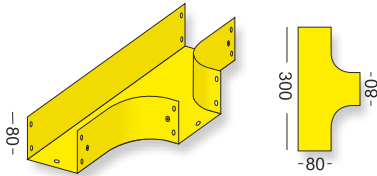

www.dukty-swiatlowodowe.pl

e-mail: pogoda@px.pl

☎ (+48) 501 699 774

„Elit” Jerzy A. Pogoda
ul. Monte Cassino 23A,
71-466 Szczecin, POLAND

COMPONENT NAME	LENGTH	PART NO.
narrow duct 08	150 mm	EK-08-15
narrow duct 08	300 mm	EK-08-30
narrow duct 08	600 mm	EK-08-60
narrow duct 08	900 mm	EK-08-90

COMPONENT NAME	LENGTH	PART NO.
wide duct 18	150 mm	EK-18-15
wide duct 18	300 mm	EK-18-30
wide duct 18	600 mm	EK-18-60
wide duct 18	900 mm	EK-18-90

COMPONENT NAME **horizontal tee 08-08** PART NO. **ET 08 08**

COMPONENT NAME **horizontal tee 08-18** PART NO. **ET-08-18**

COMPONENT NAME **horizontal tee 18-18** PART NO. **ET-18-18**

COMPONENT NAME **horizontal tee 18-08** PART NO. **ET-18-08**

COMPONENT NAME **cross 08-08** PART NO. **EX-08-08**

COMPONENT NAME **cross 18-18** PART NO. **EX-18-18**

COMPONENT NAME **cross 18-08** PART NO. **EX-18-08**

COMPONENT NAME **vertical elbow- down 08-30° EŁz-08-30**
vertical elbow- down 08-90° EŁz-08-90

COMPONENT NAME **vertical elbow- down 18-30° EŁz-18-30**
vertical elbow- down 18-90° EŁz-18-90