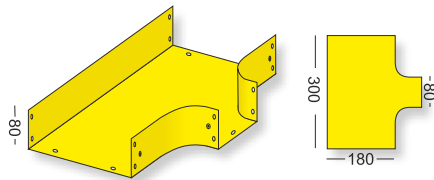

COMPONENT NAME	LENGTH	PART NO.
wide duct 18	150 mm	EK-18-15
wide duct 18	300 mm	EK-18-30
wide duct 18	600 mm	EK-18-60
wide duct 18	900 mm	EK-18-90

COMPONENT NAME **horizontal tee 08-08** PART NO. **ET 08 08**

COMPONENT NAME **horizontal tee 08-18** PART NO. **ET-08-18**

COMPONENT NAME **horizontal tee 18-18** PART NO. **ET-18-18**

COMPONENT NAME **horizontal tee 18-08** PART NO. **ET-18-08**

COMPONENT NAME **cross 08-08** PART NO. **EX-08-08**

COMPONENT NAME **cross 18-18** PART NO. **EX-18-18**

COMPONENT NAME **cross 18-08** PART NO. **EX-18-08**

COMPONENT NAME **vertical elbow- down 08-30° EŁz-08-30**
vertical elbow- down 08-90° EŁz-08-90

COMPONENT NAME **vertical elbow- down 18-30° EŁz-18-30**
vertical elbow- down 18-90° EŁz-18-90

COMPONENT NAME **horizontal elbow 08-45° EZ-08-45**
horizontal elbow 18-45° EZ-18-45

COMPONENT NAME **vertical elbow - up 08-30° EŁw-08-30**
vertical elbow - up 08-90° EŁw-08-90

COMPONENT NAME **vertical elbow - up 18-30° EŁw-18-30**
vertical elbow - up 18-90° EŁw-18-90