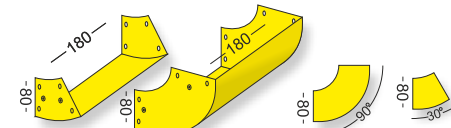

COMPONENT NAME **horizontal tee 08-18** PART NO. **ET-08-18**

COMPONENT NAME **horizontal tee 18-18** PART NO. **ET-18-18**

COMPONENT NAME **horizontal tee 18-08** PART NO. **ET-18-08**

COMPONENT NAME **cross 08-08** PART NO. **EX-08-08**

COMPONENT NAME **cross 18-18** PART NO. **EX-18-18**

COMPONENT NAME **cross 18-08** PART NO. **EX-18-08**

COMPONENT NAME **vertical elbow- down 08-30° EŁz-08-30**
vertical elbow- down 08-90° EŁz-08-90

COMPONENT NAME **vertical elbow- down 18-30° EŁz-18-30**
vertical elbow- down 18-90° EŁz-18-90

COMPONENT NAME **horizontal elbow 08-45° EZ-08-45**
horizontal elbow 18-45° EZ-18-45

COMPONENT NAME **vertical elbow - up 08-30° EŁw-08-30**
vertical elbow - up 08-90° EŁw-08-90

COMPONENT NAME **vertical elbow - up 18-30° EŁw-18-30**
vertical elbow - up 18-90° EŁw-18-90