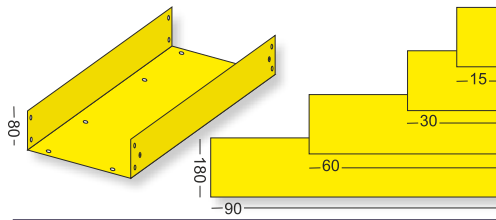

COMPONENT NAME	LENGTH	PART NO.
wide duct 18	150 mm	EK-18-15
wide duct 18	300 mm	EK-18-30
wide duct 18	600 mm	EK-18-60
wide duct 18	900 mm	EK-18-90

COMPONENT NAME **horizontal tee 08-08** PART NO. **ET 08 08**

COMPONENT NAME **cross 18-18** PART NO. **EX-18-18**

COMPONENT NAME **cross 18-08** PART NO. **EX-18-08**

COMPONENT NAME **vertical elbow- down 08-30° EŁz-08-30**
vertical elbow- down 08-90° EŁz-08-90

COMPONENT NAME **vertical elbow- down 18-30° EŁz-18-30**
vertical elbow- down 18-90° EŁz-18-90